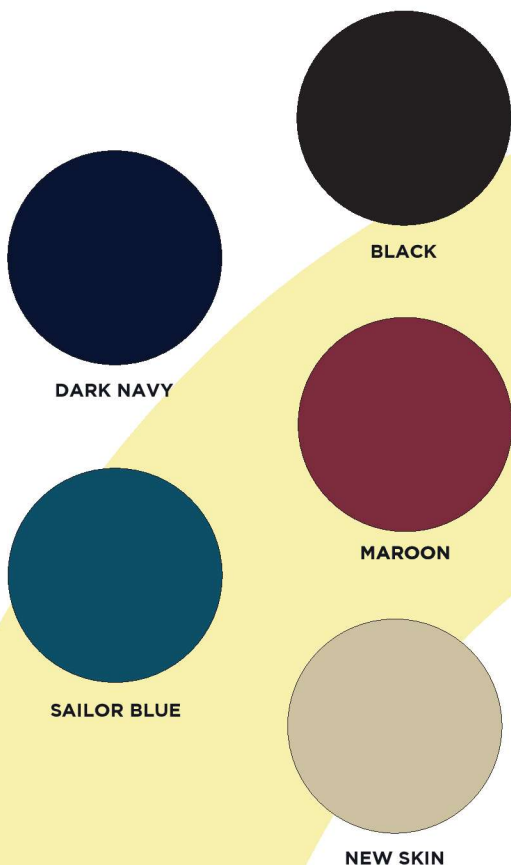

NAVY BLUE

BLACK

CALLISTE GREEN

GRAPE WINE

PETUNIA

COMFI-FIT

SOFT TOUCH

SIZE CHART (WAIST)

	S	M	L	XL	2XL
cm	80	85	90	95	100
inch*	32	34	36	38	40

*Only for comparative reference.

SPRING SUMMER

FASHION ESSENTIALS

AURA

LEGGINGS

- Stay active with these skinny-fit, high-rise, ankle length leggings
- Cotton spandex jersey
- Wide waistband for ultimate comfort

DARK NAVY

BLACK

MAROON

SAILOR BLUE

NEW SKIN

COMFI-FIT

SOFT TOUCH

SIZE CHART (WAIST)