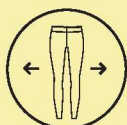

FASHION ESSENTIALS

AURA

LEGGINGS

- Stay active with these skinny-fit, high-rise, ankle length leggings
- Cotton spandex jersey
- Wide waistband for ultimate comfort

COMFI-FIT

SIZE CHART (WAIST)

	S	M	L	XL	2XL
cm	80	85	90	95	100
inch*	32	34	36	38	40

*Only for comparative reference.