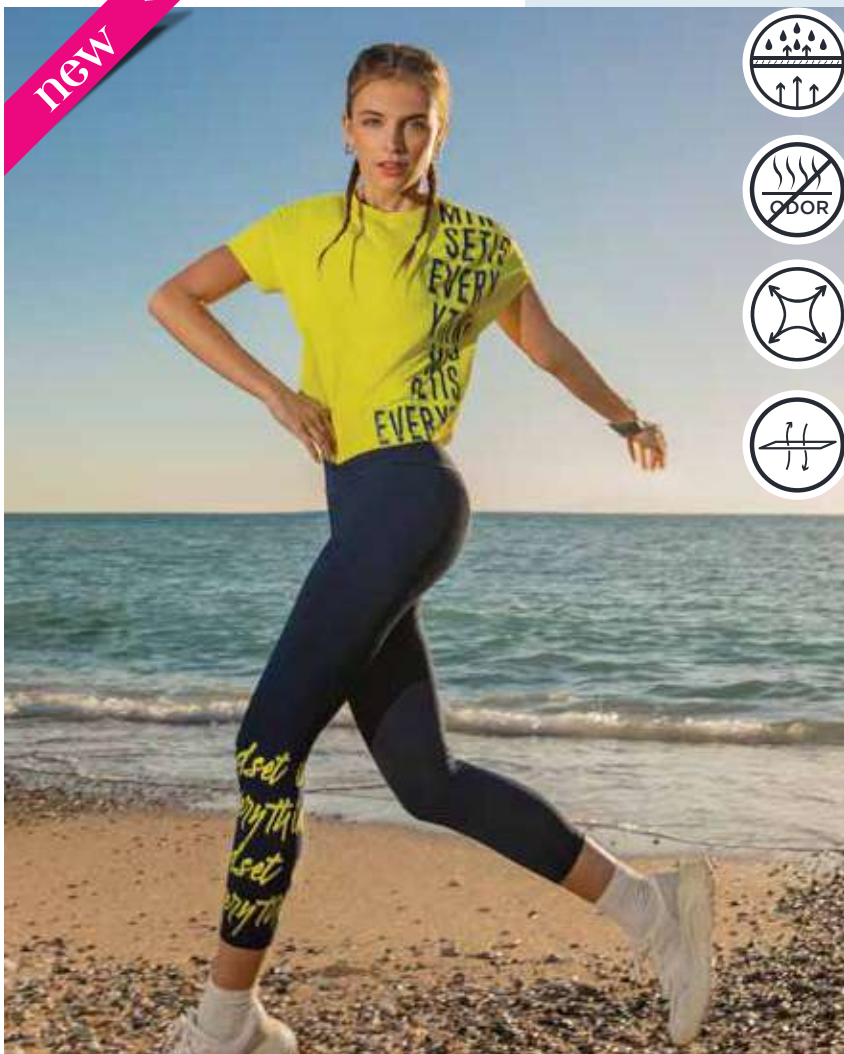

Sports Bra

Tank Tops

Tees

Long Sleeve Tees

Jacket

MRP: S-XL: ₹999 | XXL: ₹1049

SIZES: S, M, L, XL, XXL

new