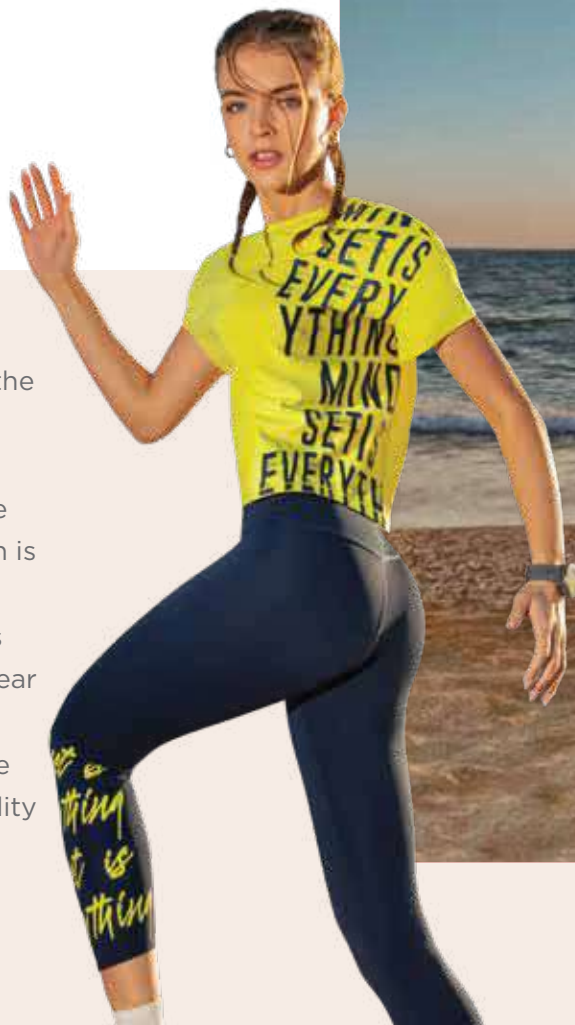

PRINTED SPORTS BRA

new

HELD-IN FIT | CROP LENGTH

FABRIC:

SWEAT
WICKING

ANTI-ODOUR

4-WAY STRETCH

QUICK DRY