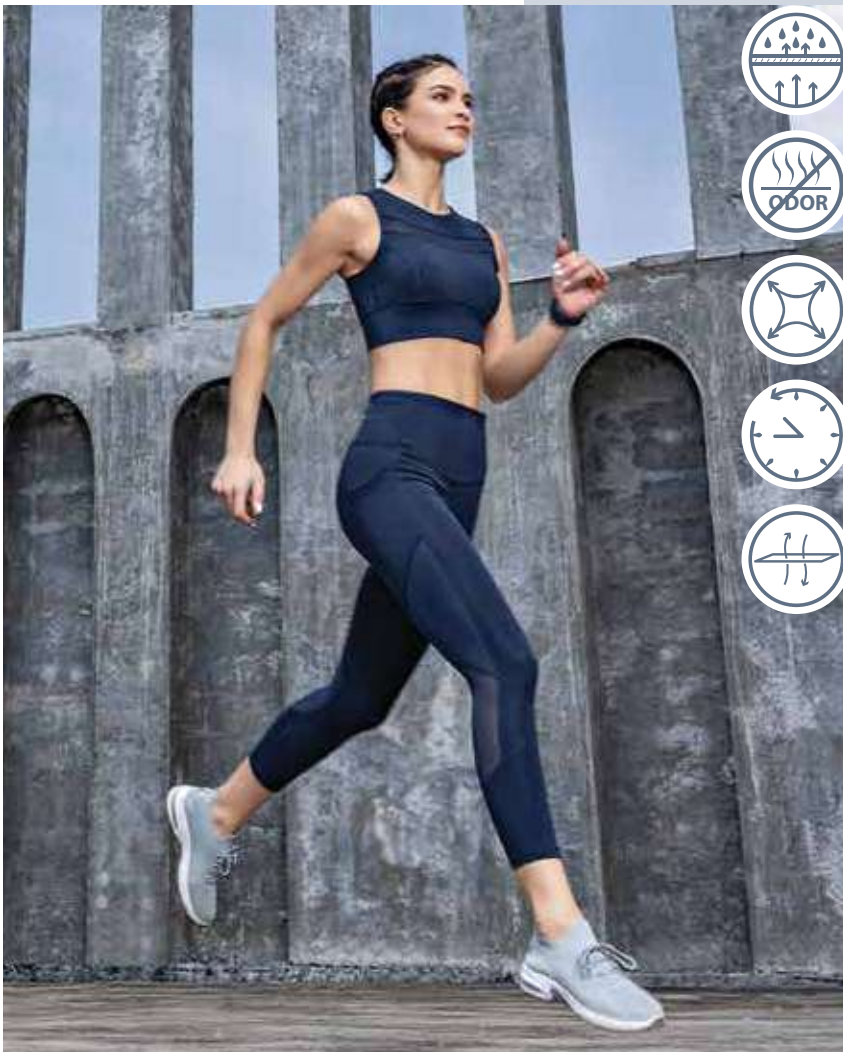

ACTIVE BALANCE LEGGING

FABRIC:

SWEAT WICKING

ANTI-ODOUR

4-WAY STRETCH

QUICK DRY

BREATHABLE

HELD-IN FIT | HIGH WAIST | 7/8 LENGTH

A603