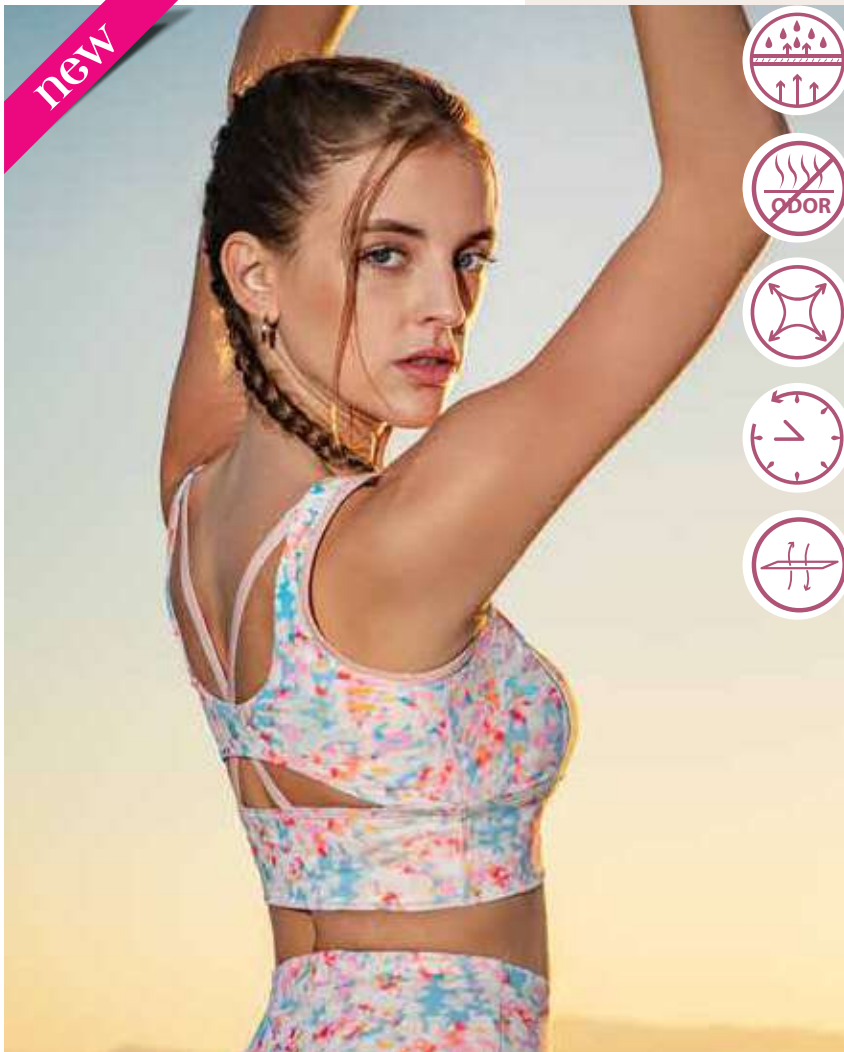

PRINTED SPORTS BRA

new

HELD-IN FIT | CROP LENGTH

FABRIC:

SWEAT
WICKING

ANTI-ODOUR

4-WAY STRETCH

QUICK DRY