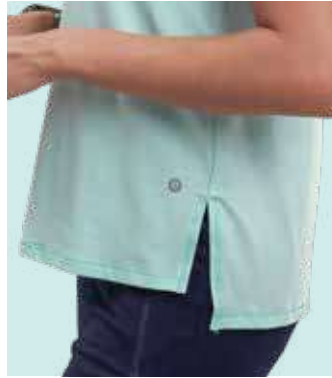

Side slit

COLOURS AVAILABLE:

Chinese Violet with Focus Graphic

Bright White with Stronger Graphic

Medieval Blue with Never Give Up Graphic

Pastel Turquoise with Forward Graphic

Soft Lime with Be Kind Graphic

Vintage Coral with Gratitude Graphic

Lemon Cream with Inhale Exhale Graphic

Purple Slate with Inhale Exhale Graphic

Ivory with Yama Graphic

Navy with Soulful Summer Graphic

Jet Black with Yama Graphic

• PAIR IT WITH •

MRP: S-XL: ₹999 | XXL: ₹1099

SIZES: S, M, L, XL, XXL