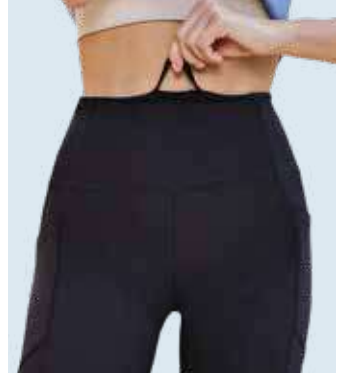

High rise waistband with adjustable drawstring

COLOURS AVAILABLE:

Dry Blood

Navy

Olive Night

Jet Black

• PAIR IT WITH •

MRP: S-XL: ₹1899 | XXL: ₹1999

SIZES: S, M, L, XL, XXL